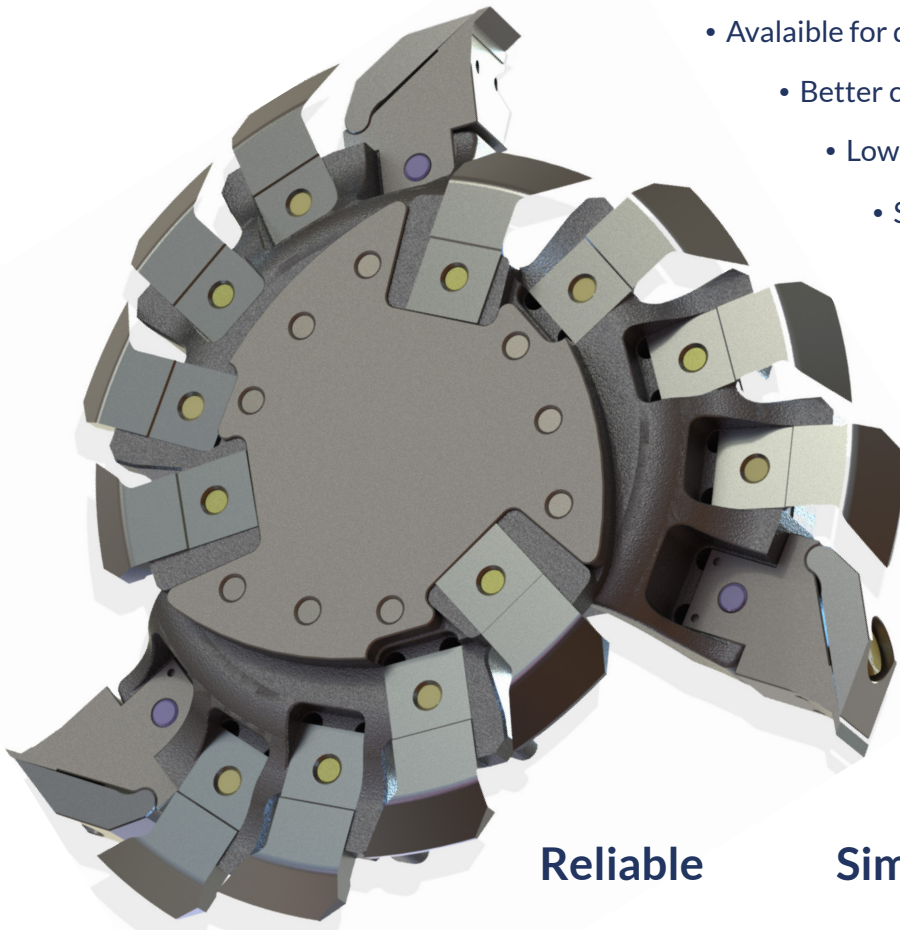

# DK SPEC

## SPARROW HEAD

Custom design canter heads

- Available for different canters and configurations
- Better chips quality and dimensions
- Lower cost of operations
- Superior tool life
- Easy set up

**Reliable**