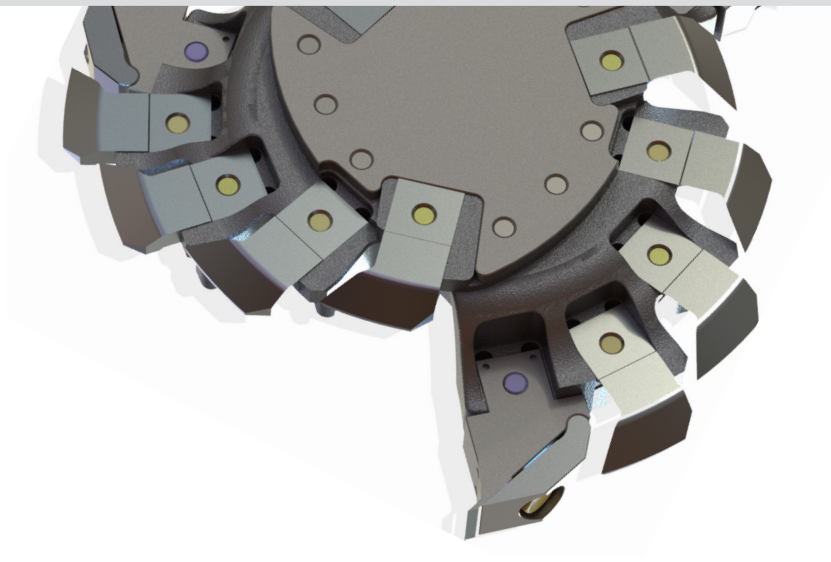

DK SPEC

INNOVATIVE TECHNOLOGY AND DESIGN

www.dkspec.com